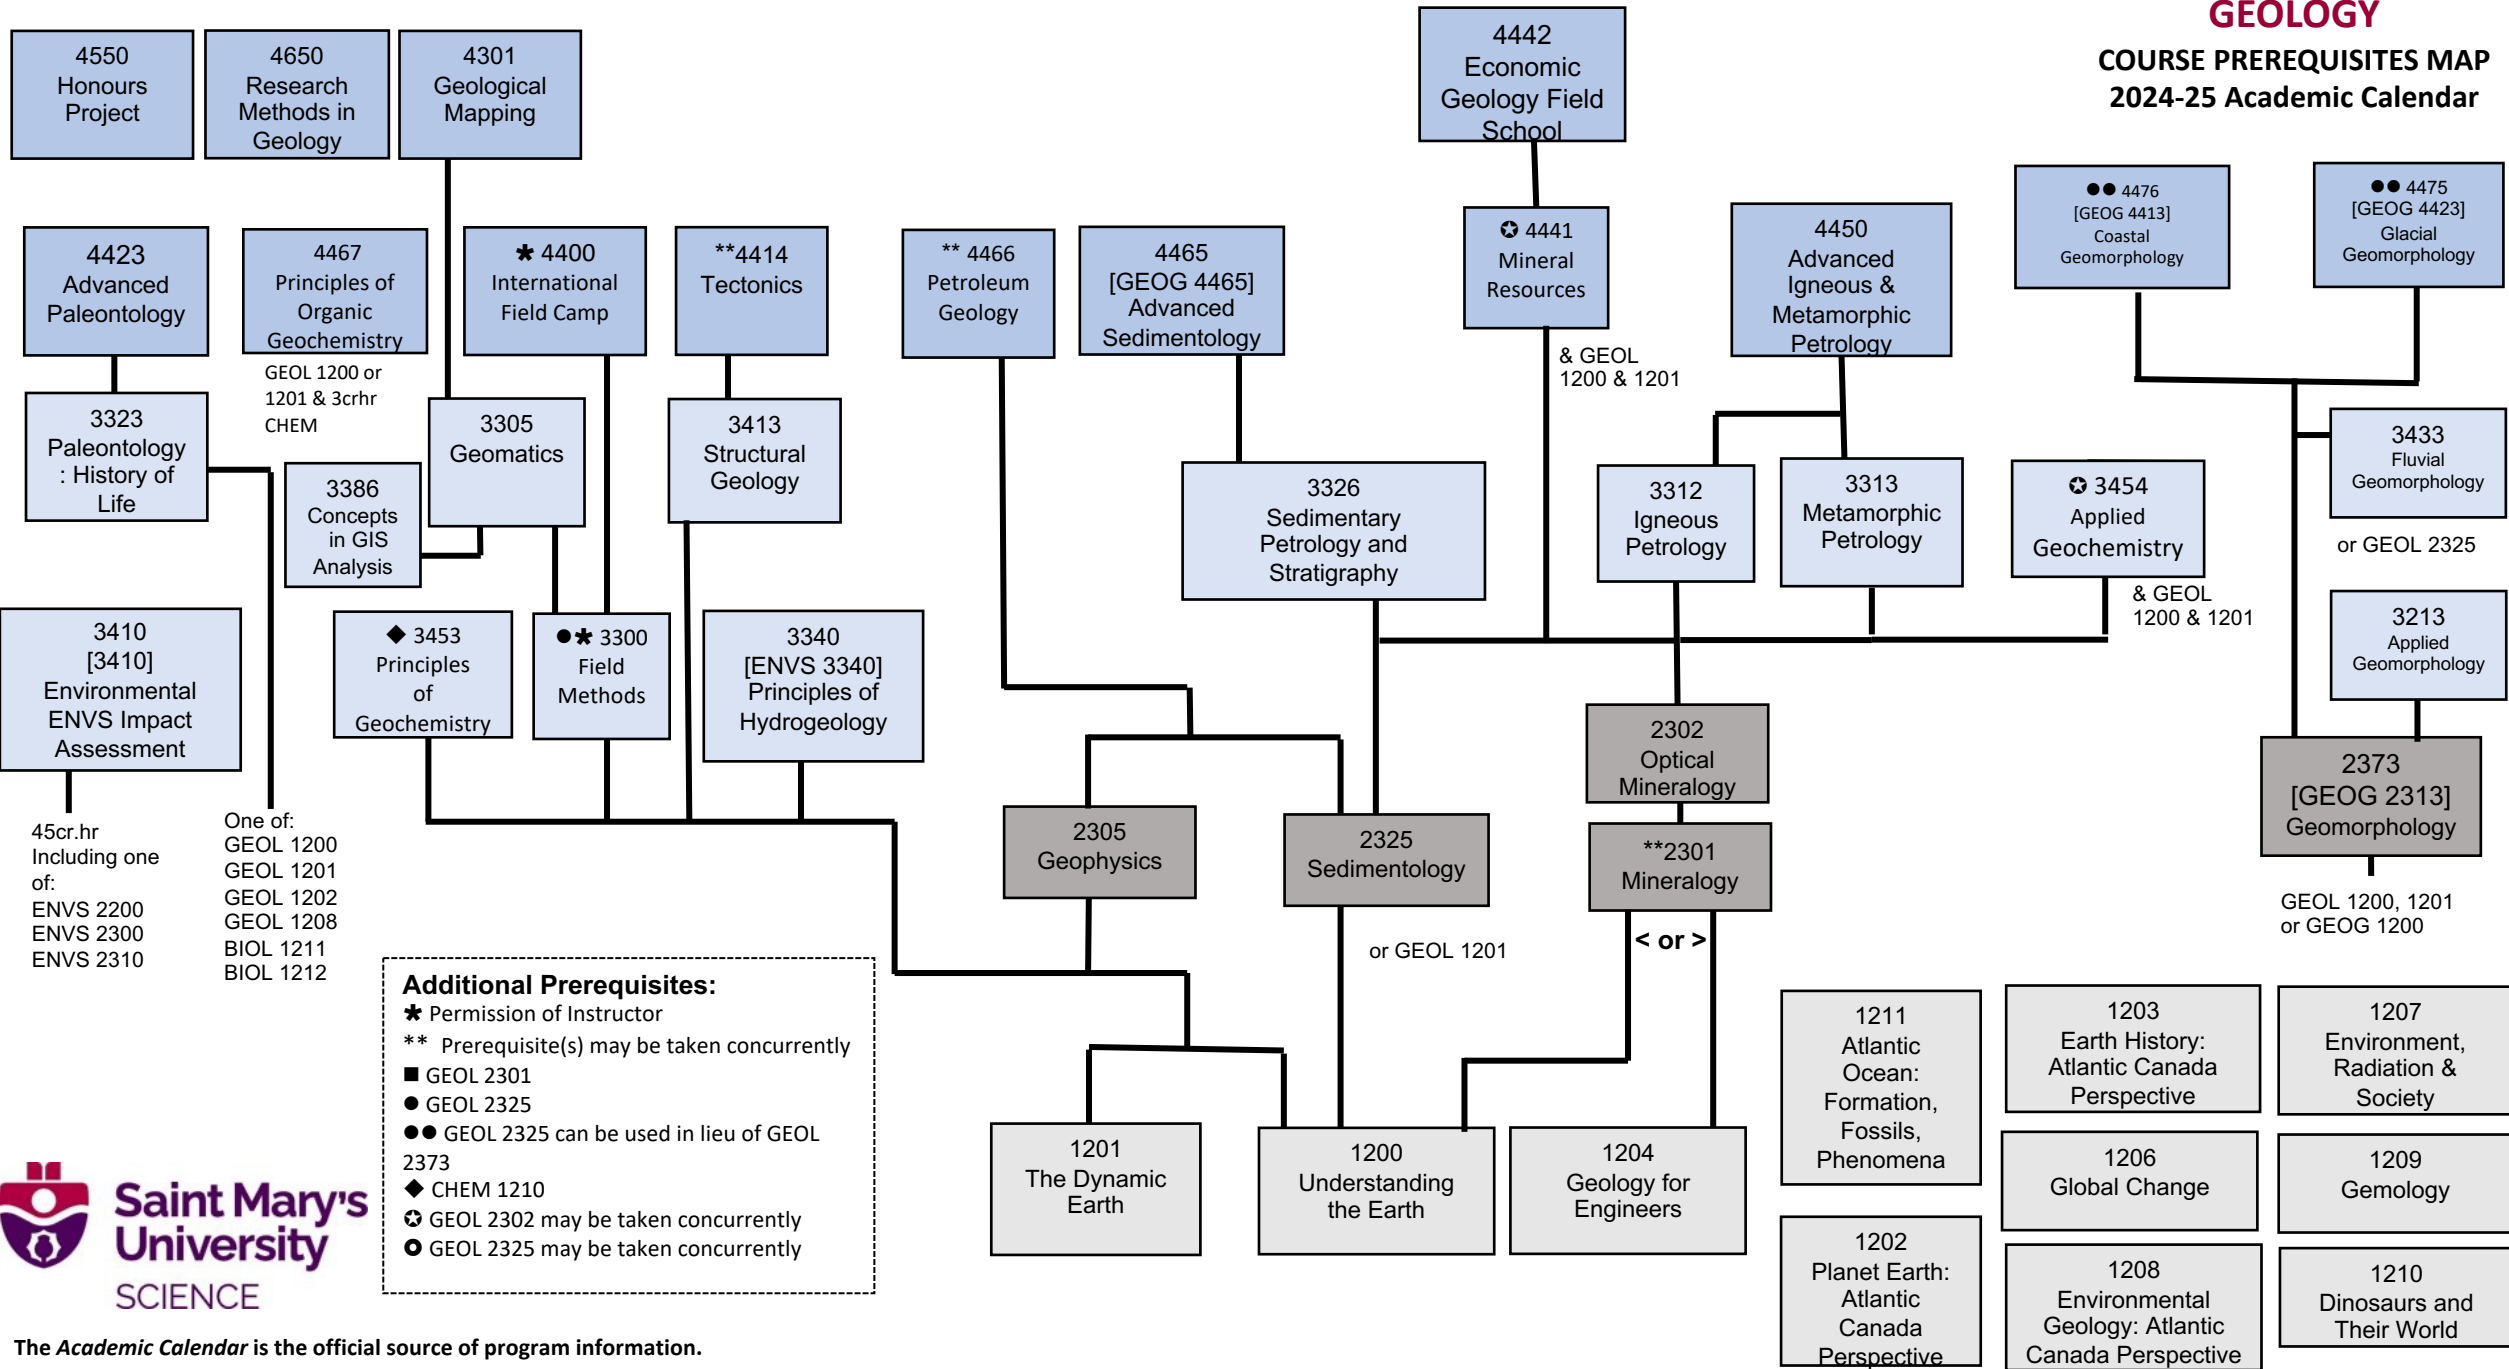

GEOLOGY

COURSE PREREQUISITES MAP 2024-25 Academic Calendar

The Academic Calendar is the official source of program information.